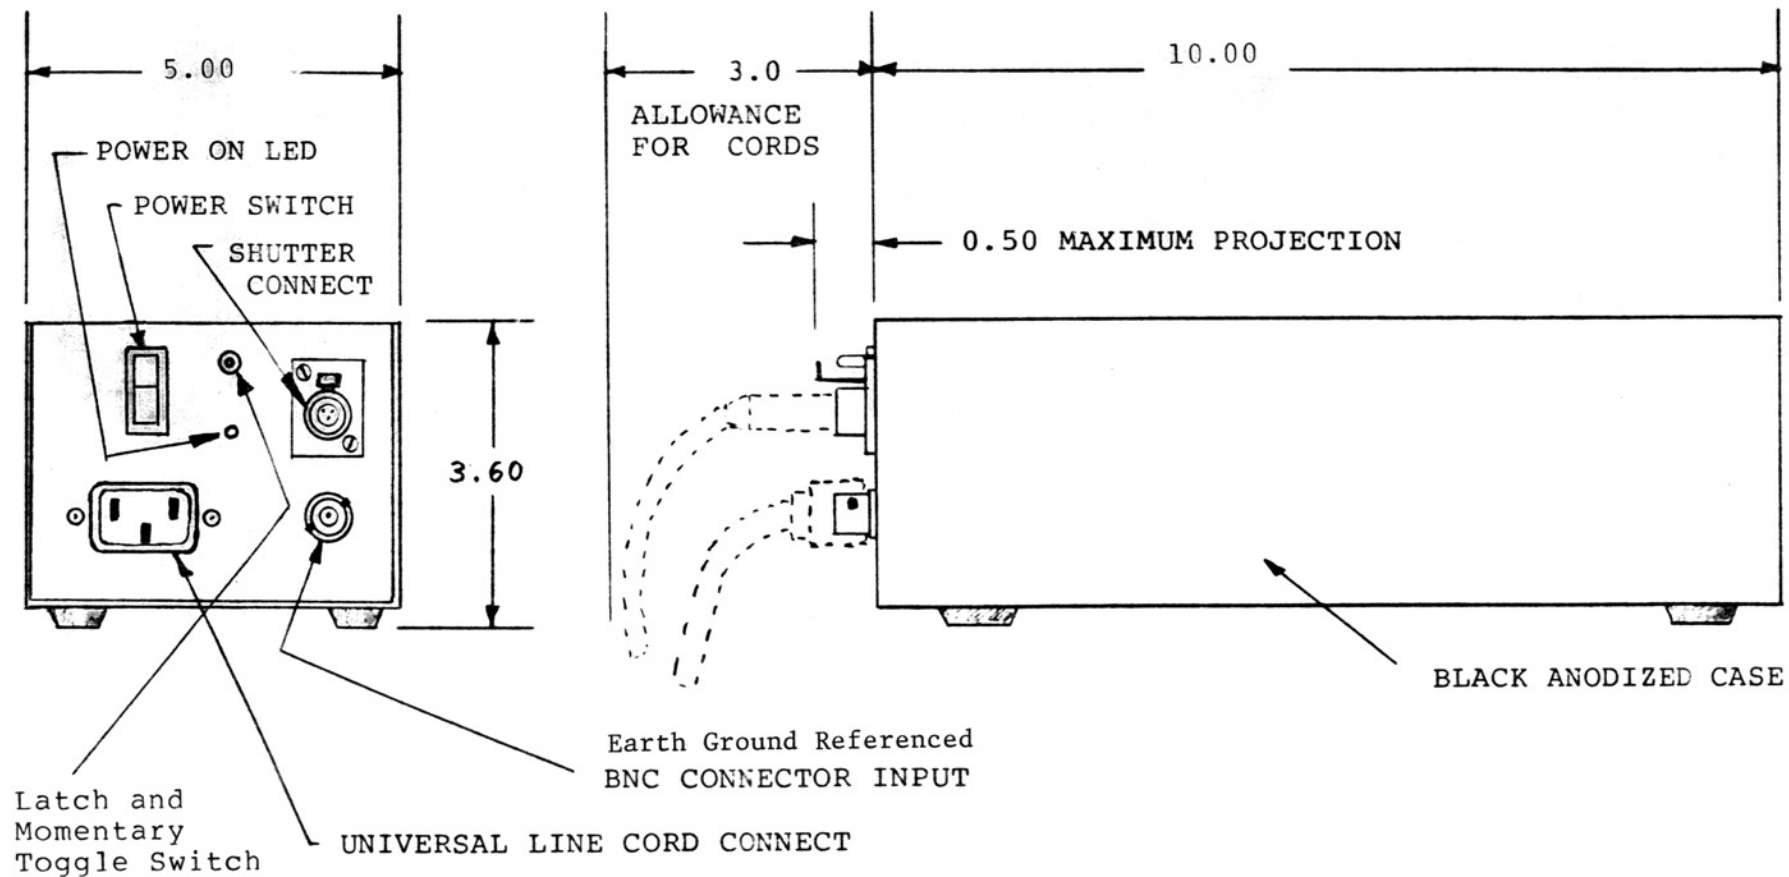

Model CX4C and CX2250 Controllers

ALL DIMENSIONS IN INCHES

WEIGHT = 4.0 lbs.
(excluding Cords)